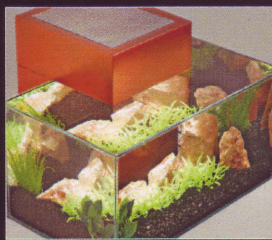

FLUVAL[®] EDGE

ADD DESIGN TO YOUR LIFESTYLE

Fluval EDGE brings an exciting new look to aquatics, combining the most modern aquarium design with the beauty of nature. The result is an utterly stylish complement to any home or office space.

360° Viewing

Glass top for spectacular views from all angles and less evaporation for reduced maintenance

Clear Healthy Water

Easy to use cascading flow filter with 3 stage filtration for a healthy, oxygenated environment