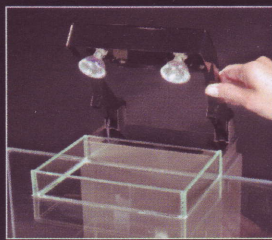

FLUVAL[®] EDGE

ADD DESIGN TO YOUR LIFESTYLE

Fluval EDGE brings an exciting new look to aquatics, combining the most modern aquarium design with the beauty of nature. The result is an utterly stylish complement to any home or office space.

360° Viewing

Glass top for spectacular views from all angles and less evaporation for reduced maintenance

Clear Healthy Water

Easy to use cascading flow filter with 3 stage filtration for a healthy, oxygenated environment

Clean Lines

The filter and retractable lighting modules are hidden from view for a clean, modern look

For more information visit www.hagen.com