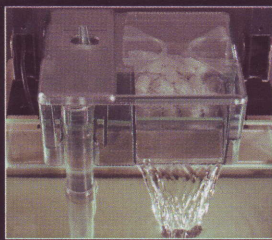

FLUVAL[®] EDGE

ADD DESIGN TO YOUR LIFESTYLE

Fluval EDGE brings an exciting new look to aquatics, combining the most modern aquarium design with the beauty of nature. The result is an utterly stylish complement to any home or office space.

360° Viewing

Glass top for spectacular views from all angles and less evaporation for reduced maintenance

Clear Healthy Water

Easy to use cascading flow filter with 3 stage filtration for a healthy, oxygenated environment

Clean Lines

The filter and retractable lighting modules are hidden from view for a clean, modern look

For more information visit www.hagen.com